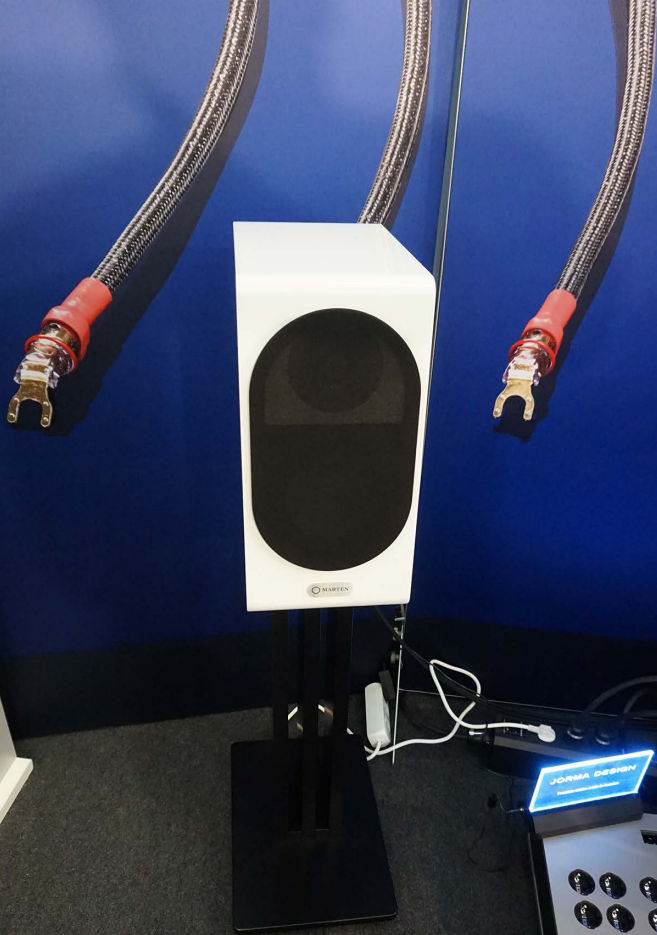

MARTE

PREMIERE
Oscar Trio
3-way floorstander
MARTE
Made in Sweden

PREMIERE
Oscar Duo
2-way bookshelf
MARTE
Made in Sweden

MADE IN SWEDEN

MARTEN

JORMA DESIGN

100%
100%
100%
100%
100%

STROMTANK