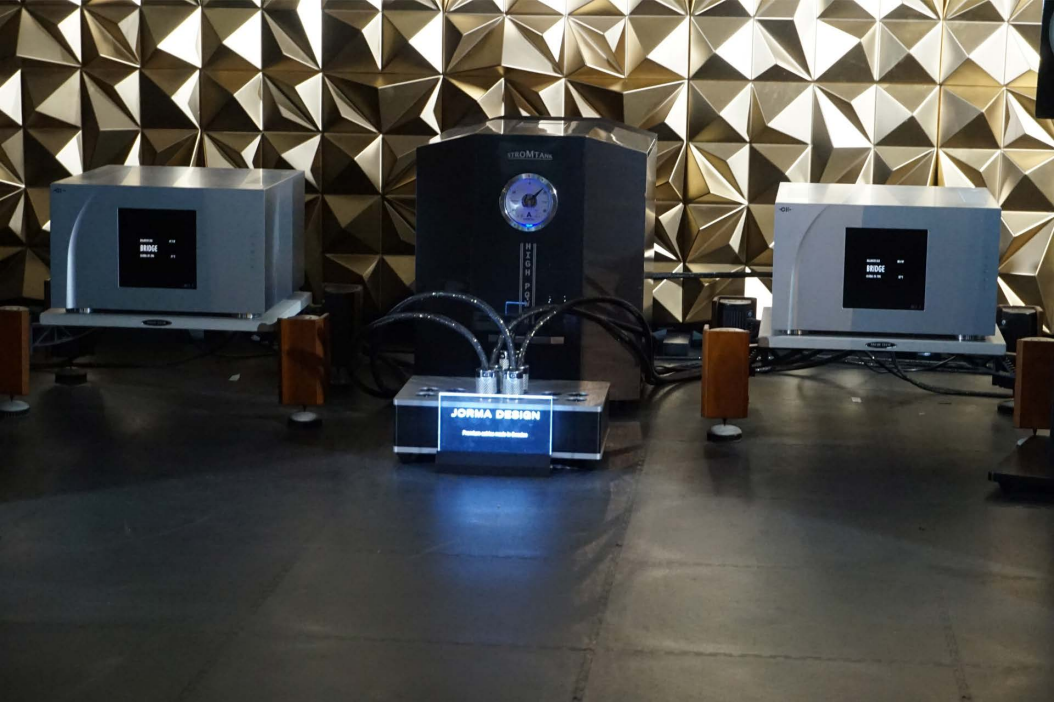

MARTE

PREMIERE
Oscar Trio
3-way floorstander
MARTE
Made in Sweden

PREMIERE
Oscar Duo
2-way bookshelf
MARTE
Made in Sweden

MADE IN SWEDEN

MARTEN

JORMA DESIGN

100%
100%
100%
100%
100%

STROMTANK